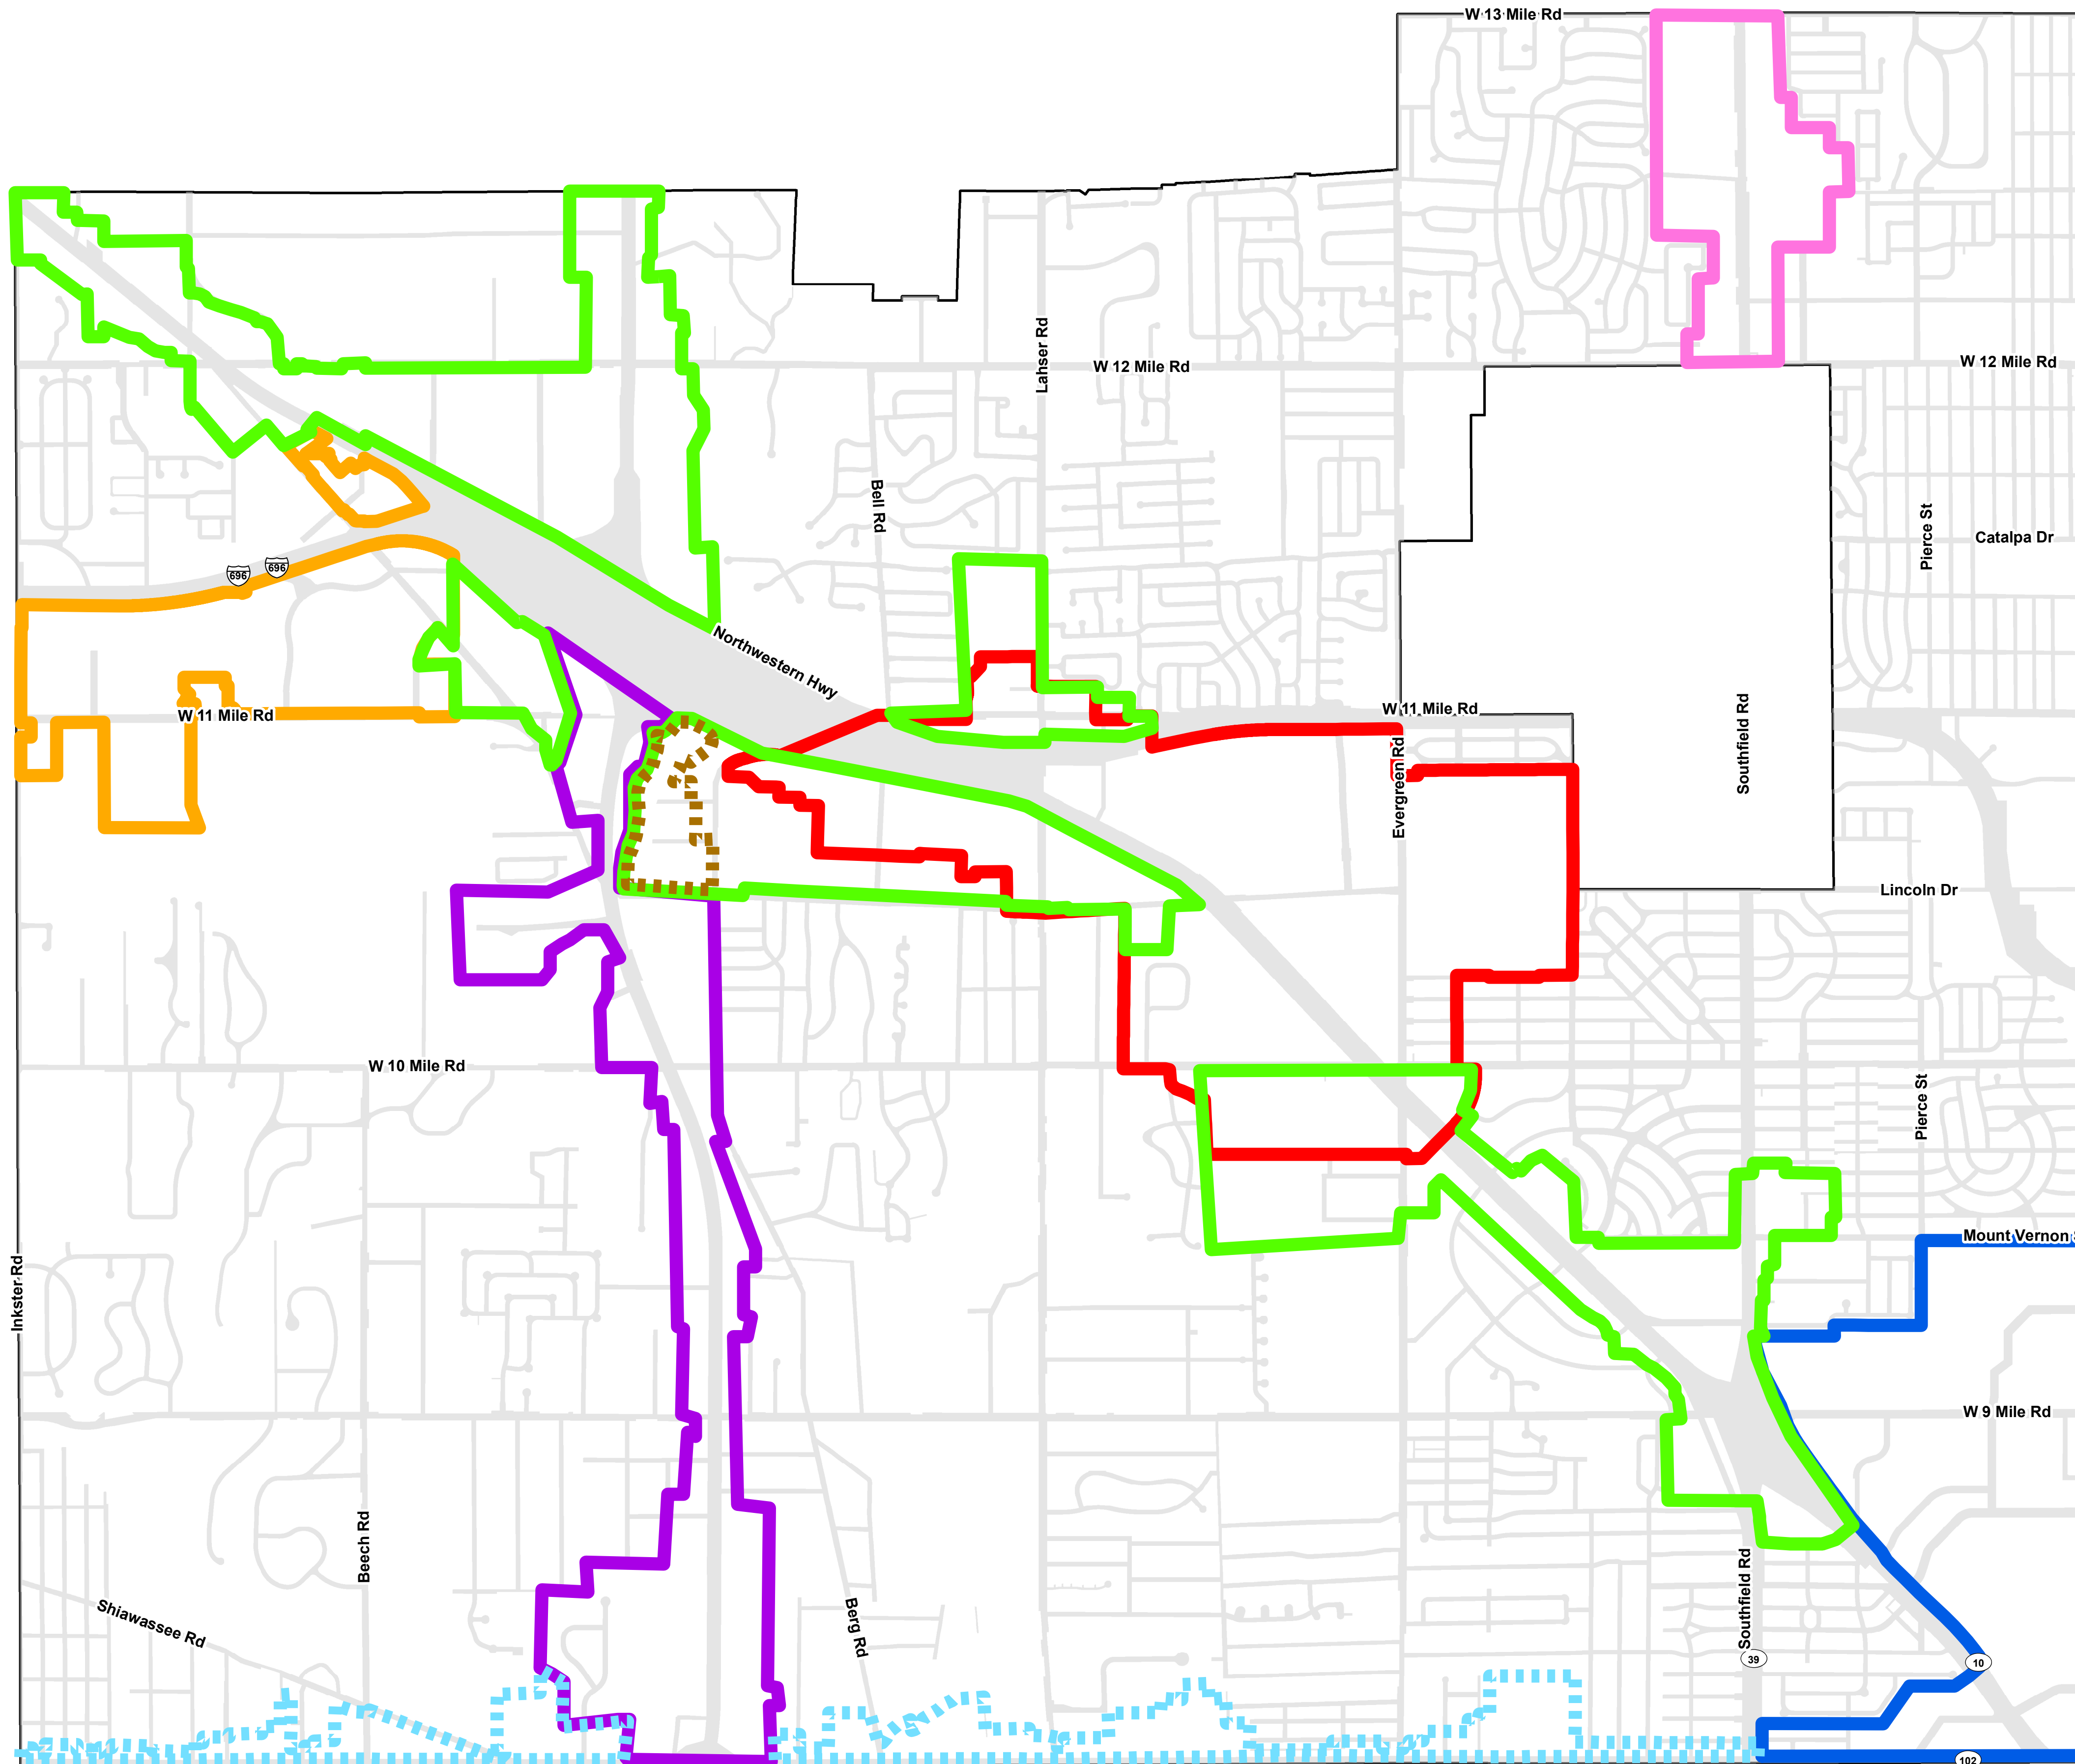

City of Southfield Sub Area & District Boundaries

Legend*

- Southfield City Centre
- Downtown Development District
- Southfield Technology Corridor
- SmartZone
- North Southfield Rd Corridor
- Northwestern Hwy Corridor

*All sub areas & districts are eligible for ODD

Special Study Areas

- Eight Mile Boulevard Corridor
- Valley Woods Senior Campus Community Revitalization Plan