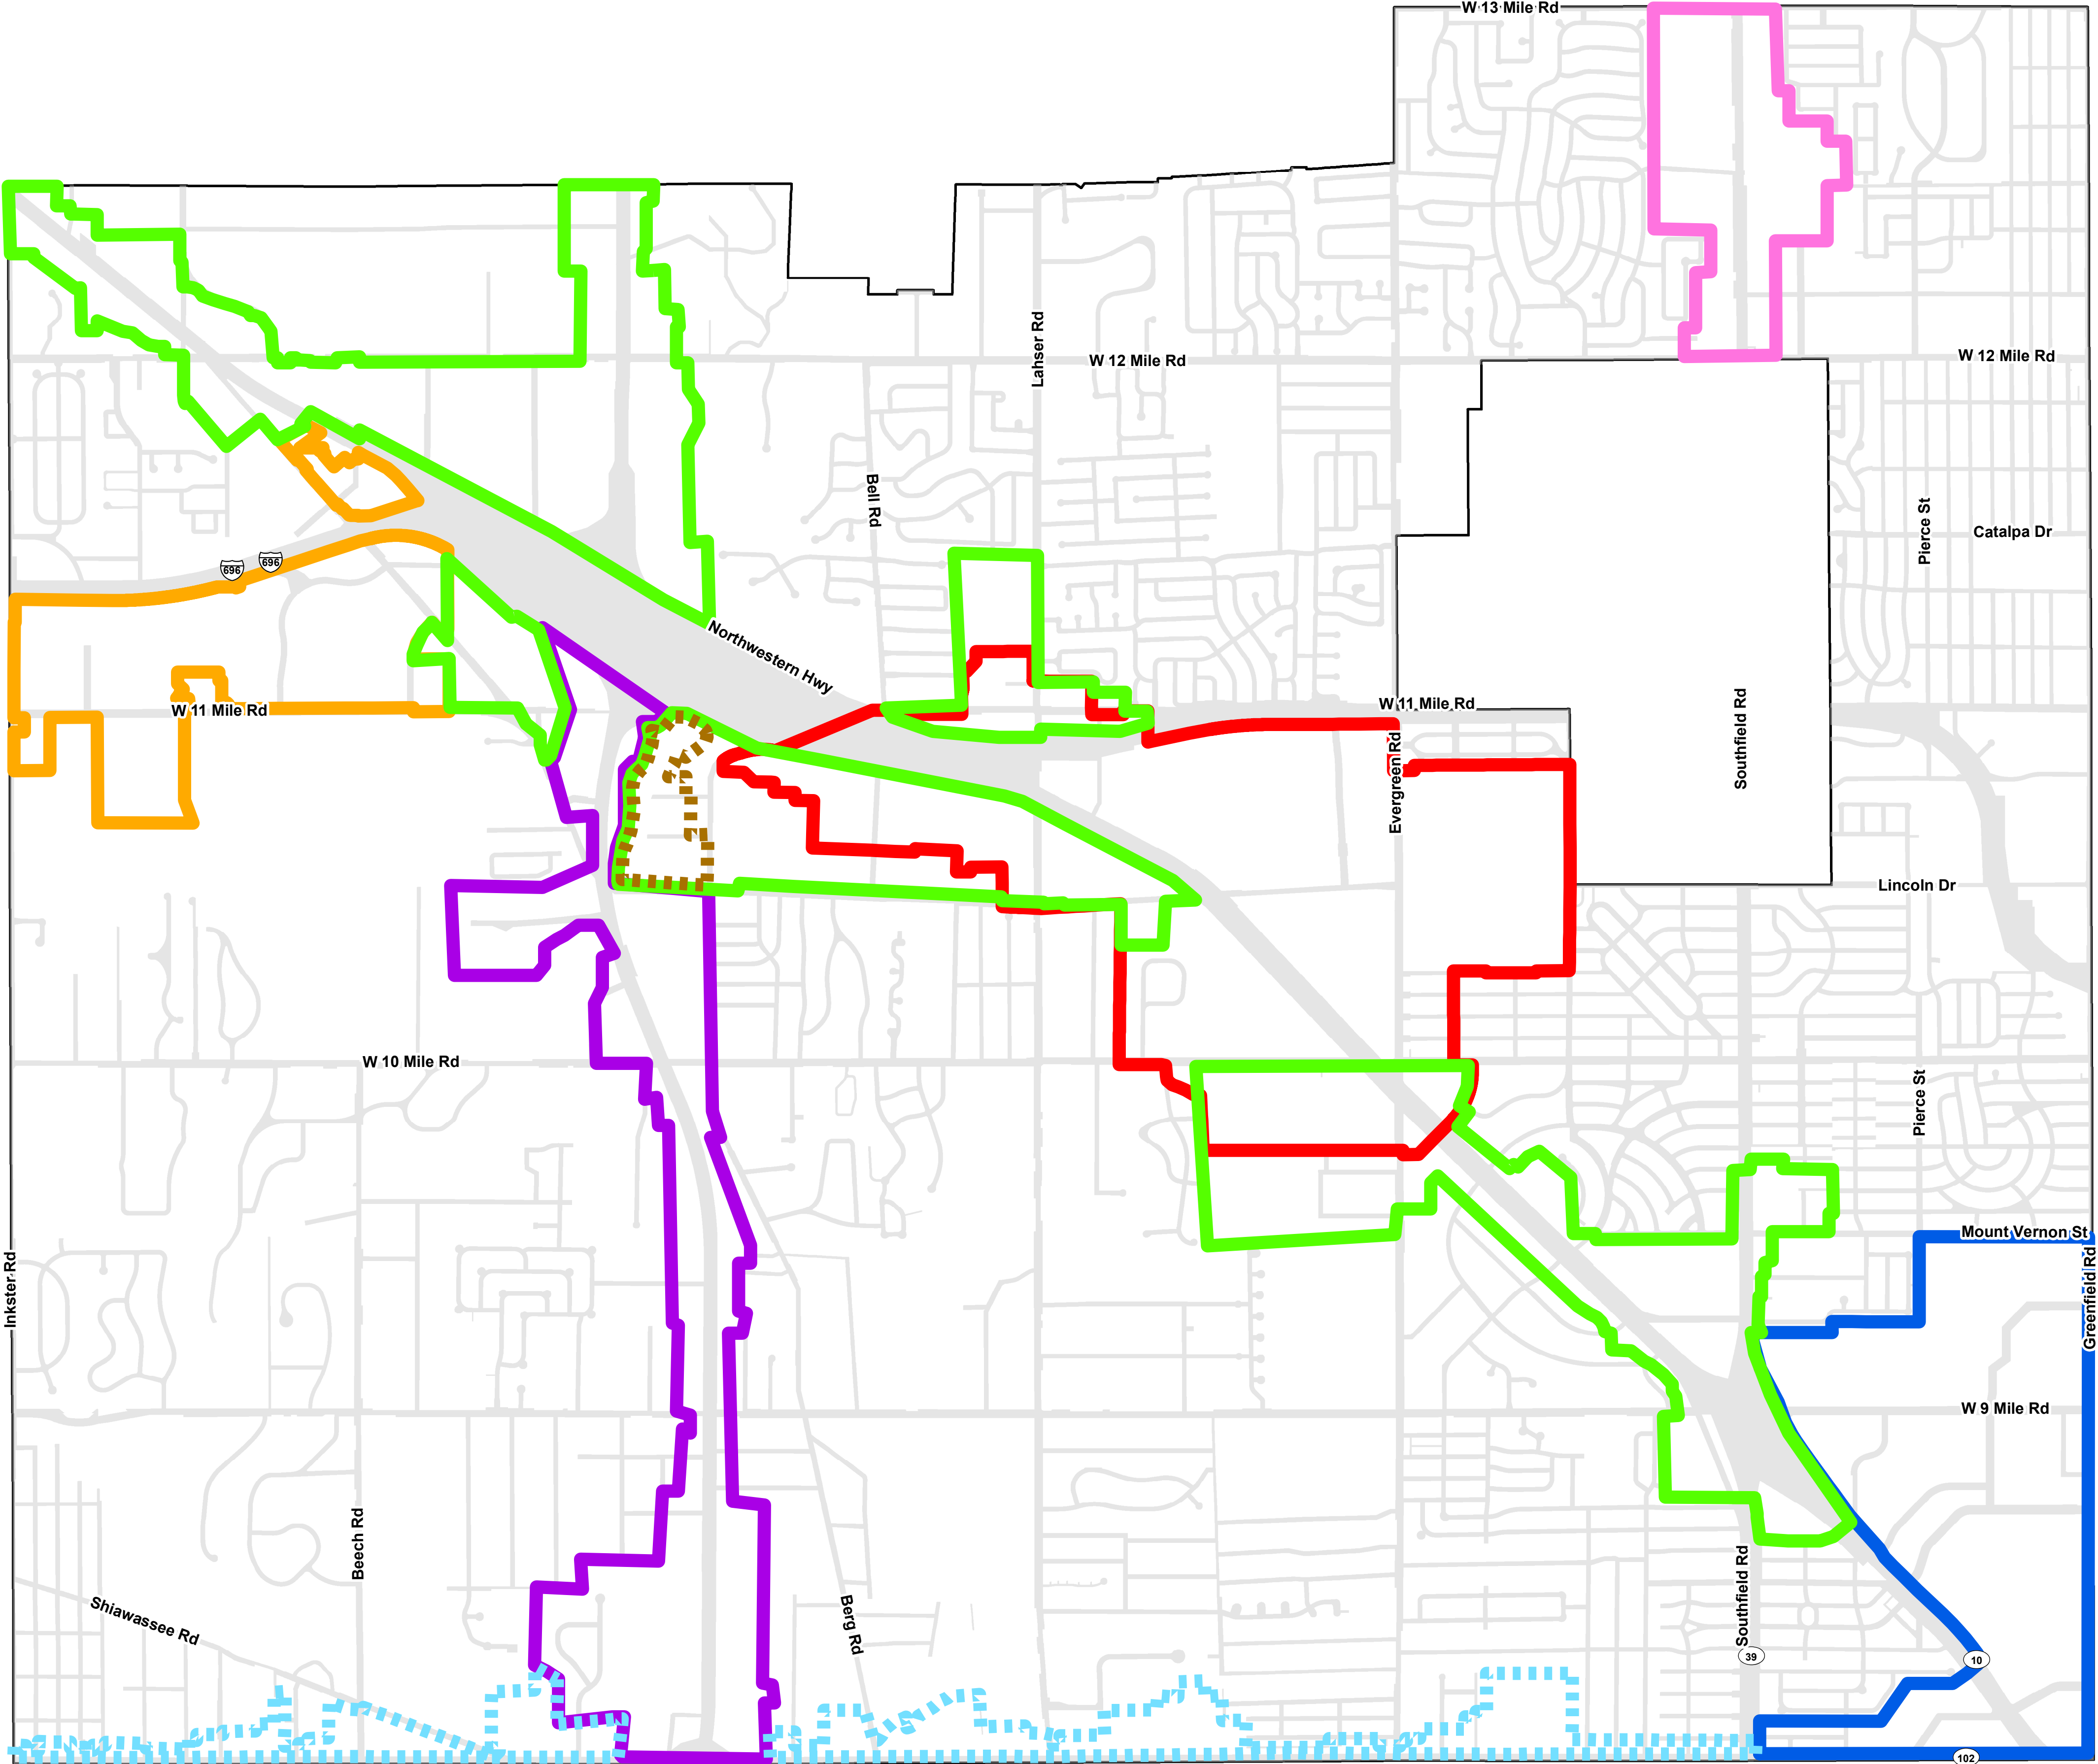

# City of Southfield Sub Area & District Boundaries

**Legend\***

- Southfield City Centre
- Downtown Development District
- Southfield Technology Corridor
- SmartZone
- North Southfield Rd Corridor
- Northwestern Hwy Corridor

\*All sub areas & districts are eligible for ODD

**Special Study Areas**

- Eight Mile Boulevard Corridor
- Valley Woods Senior Campus Community Revitalization Plan