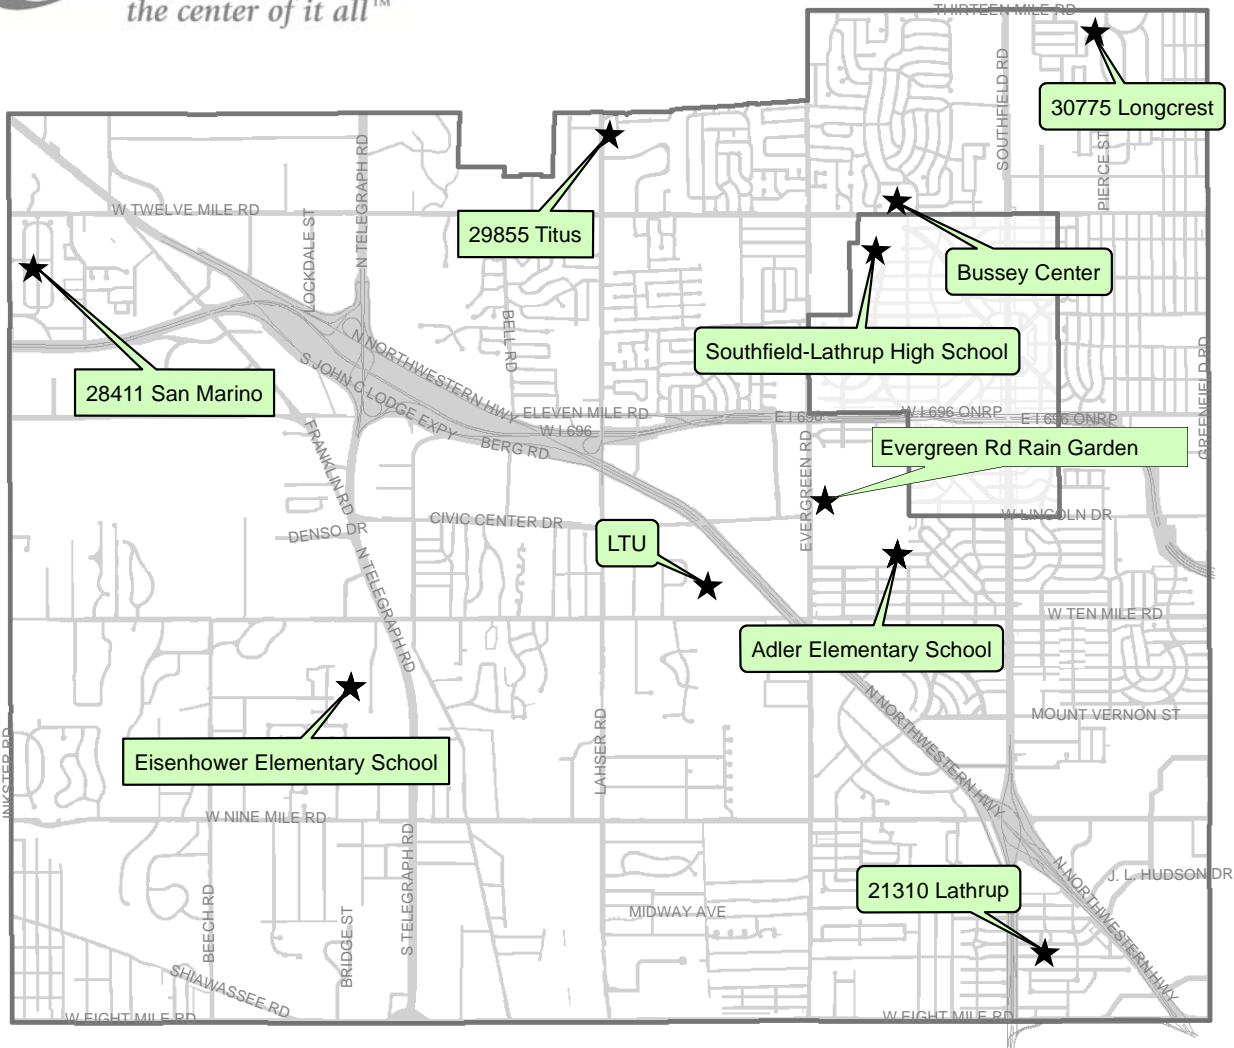

# Rain Gardens of Southfield

★ Rain Garden Locations

**Rain Gardens work for us in several ways:**

- \*Helping sustain adequate flows in streams during dry spells;
- \*Providing valuable wildlife habitat;
- \*Enhancing the beauty of your yard and the neighborhood;
- \*Helping protect communities from flooding and drainage problems;
- \*Helping protect streams and lakes from damaging flows and reducing erosion of the streambanks and lakeshores; and,
- \*Reducing the need for costly municipal storm water treatment structures.

Rain Garden