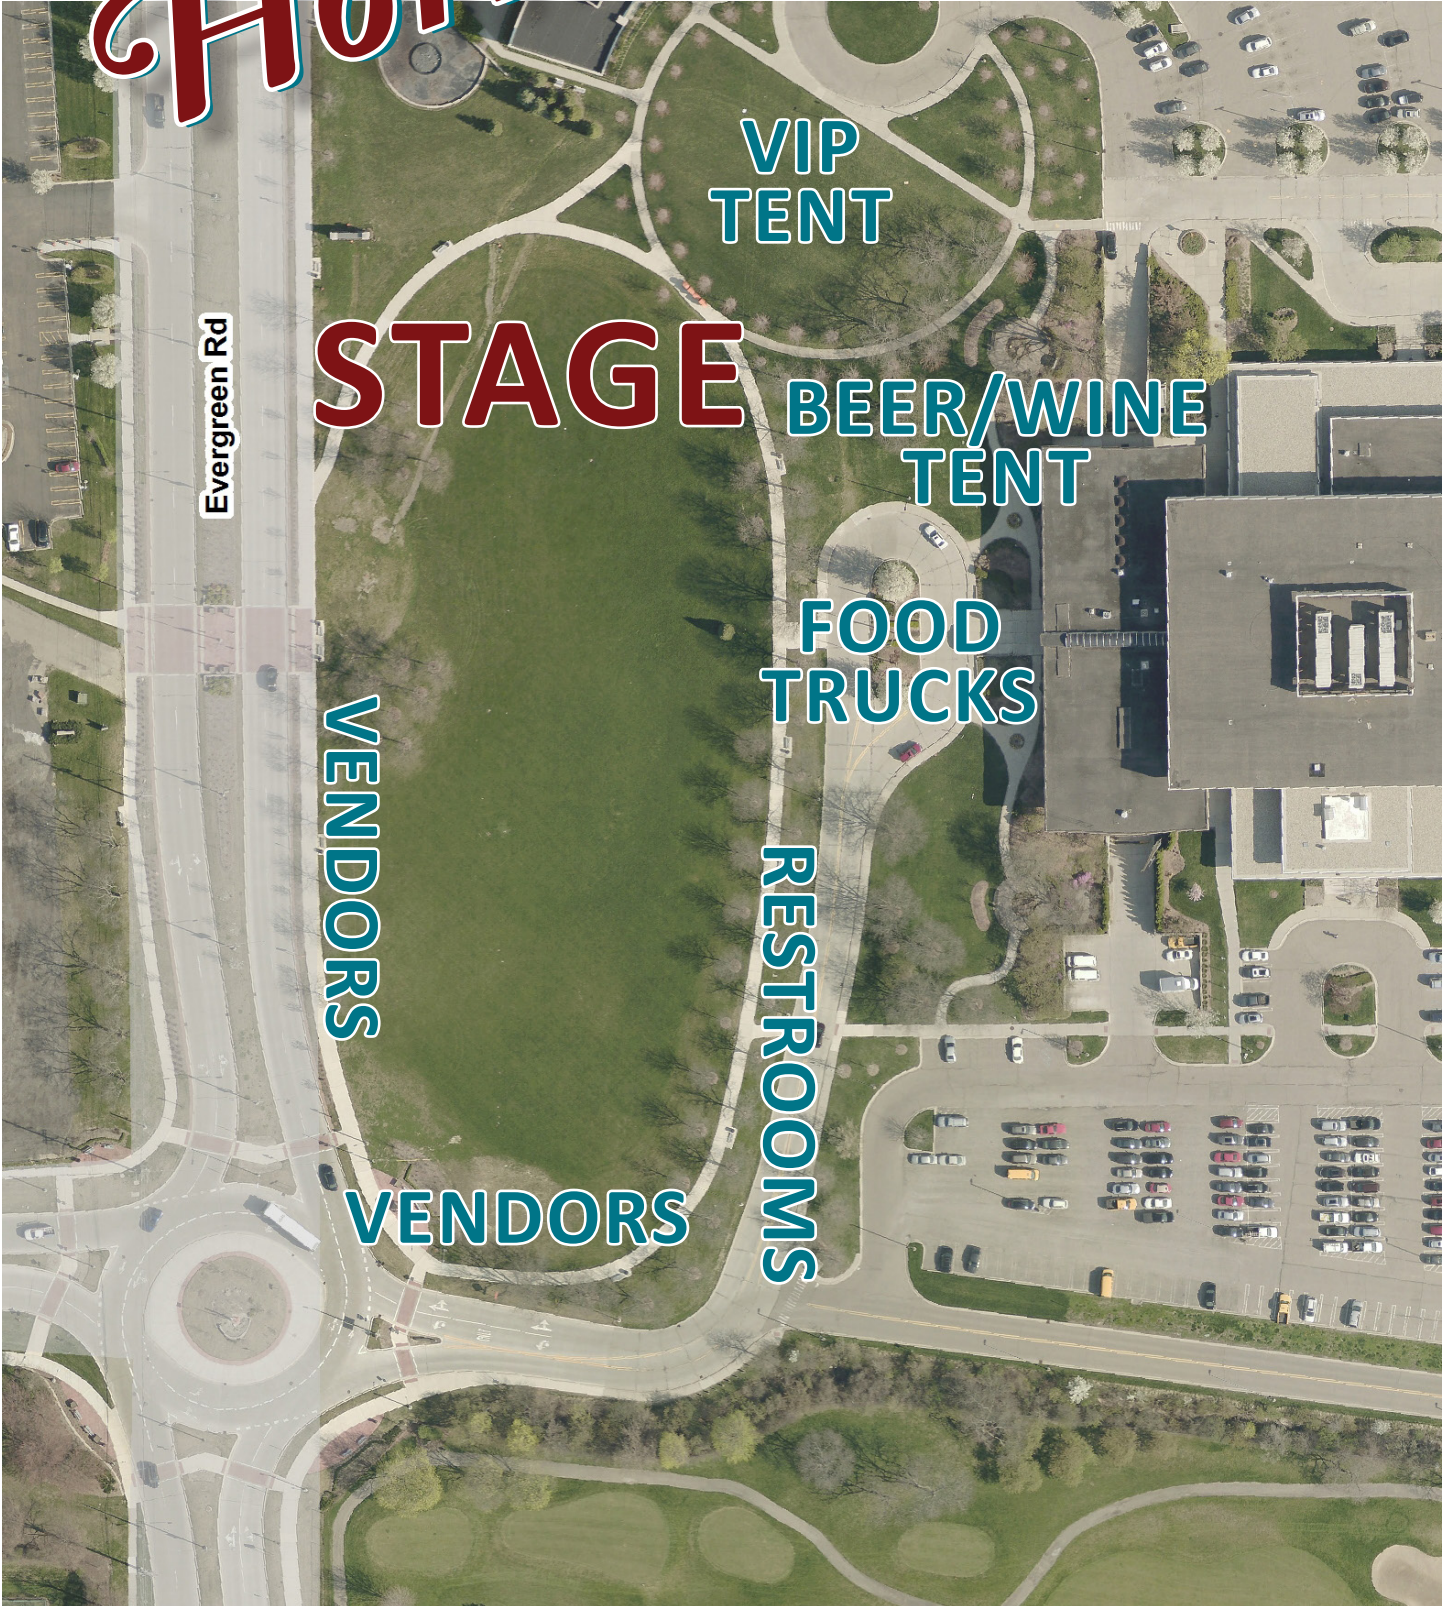

# Kimimmie JAZZ FESTIVAL Horne

# MAP

Evergreen Rd

VIP  
TENT

STAGE

BEER/WINE  
TENT

FOOD  
TRUCKS

VENDORS

RESTROOMS