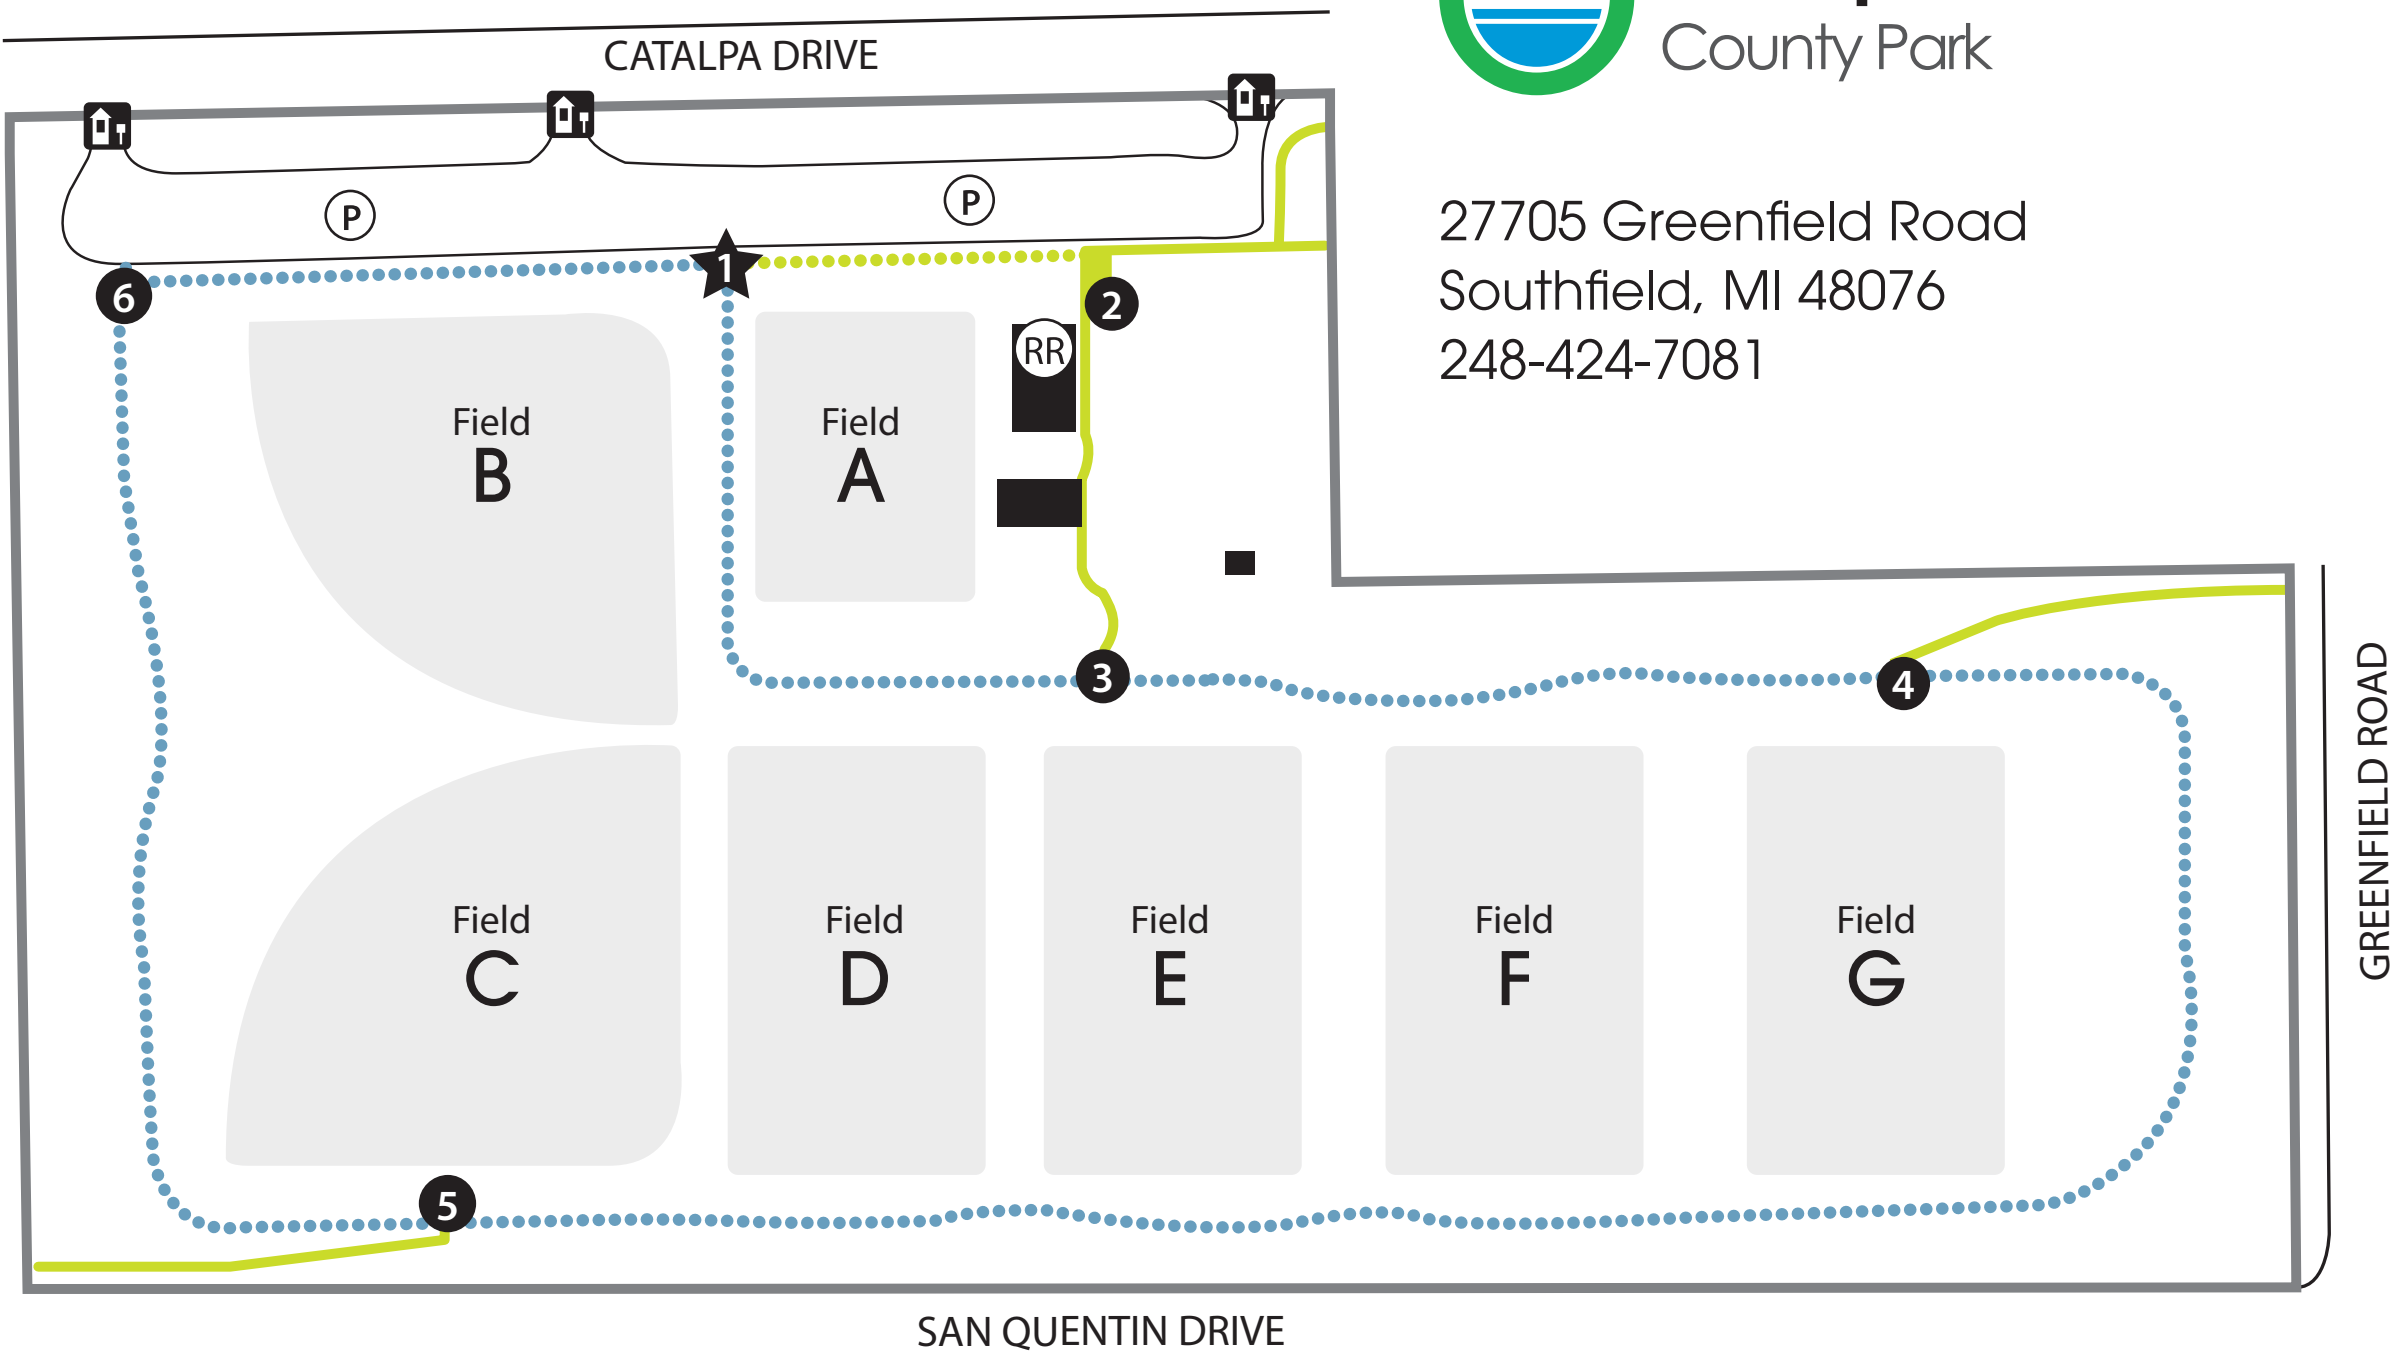

27705 Greenfield Road
Southfield, MI 48076
248-424-7081

LEGEND

- Trailhead
- Paved Trail
- Unpaved Trail
- 1-6** Trail Intersections
- Parking
- Restroom and water
- Park Entrance

TRAIL REFERENCE POINT

| TRAIL | DIFFICULTY | DISTANCE | USE |
|-------|------------|----------|-----|
|-------|------------|----------|-----|

| | | | |
|-------------|--|----------|--|
| Park Trail | | 0.8 mile | |
| Trail Links | | 0.2 mile | |

Trail Difficulty

- Easier
- Moderate
- Difficult
- More Difficult

Trail Use

For information about the trails difficulty rating system visit OaklandCountyParks.com/trails