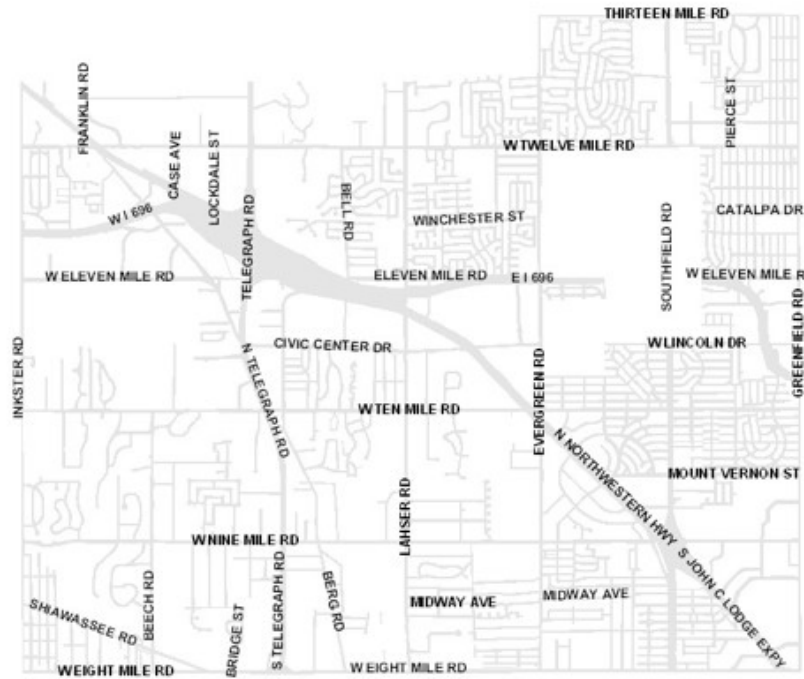

Police Crime Bulletin

Crime Prevention Bureau

26000 Evergreen Road, Southfield, Michigan (248) 796-5500

March 25th to March 31st, 2024

*Chief of Police
Elvin V. Barren*

Prepared by
Tim Simon
Community Policing Unit
248-796-5441