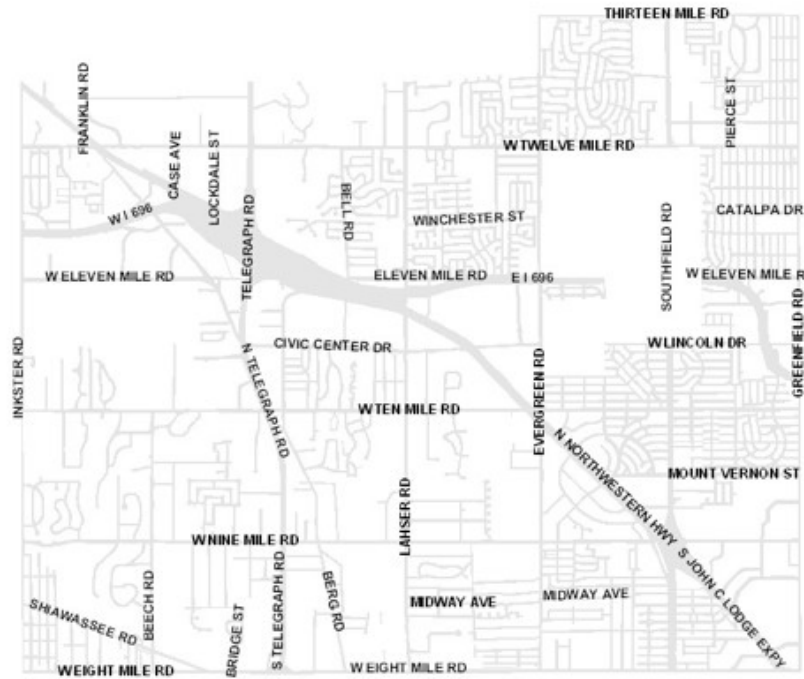

Police Crime Bulletin

Crime Prevention Bureau

26000 Evergreen Road, Southfield, Michigan (248) 796-5500

April 22nd – April 28th, 2024

*Chief of Police
Elvin V. Barren*

Prepared by
Tim Simon
Community Policing Unit
248-796-5441