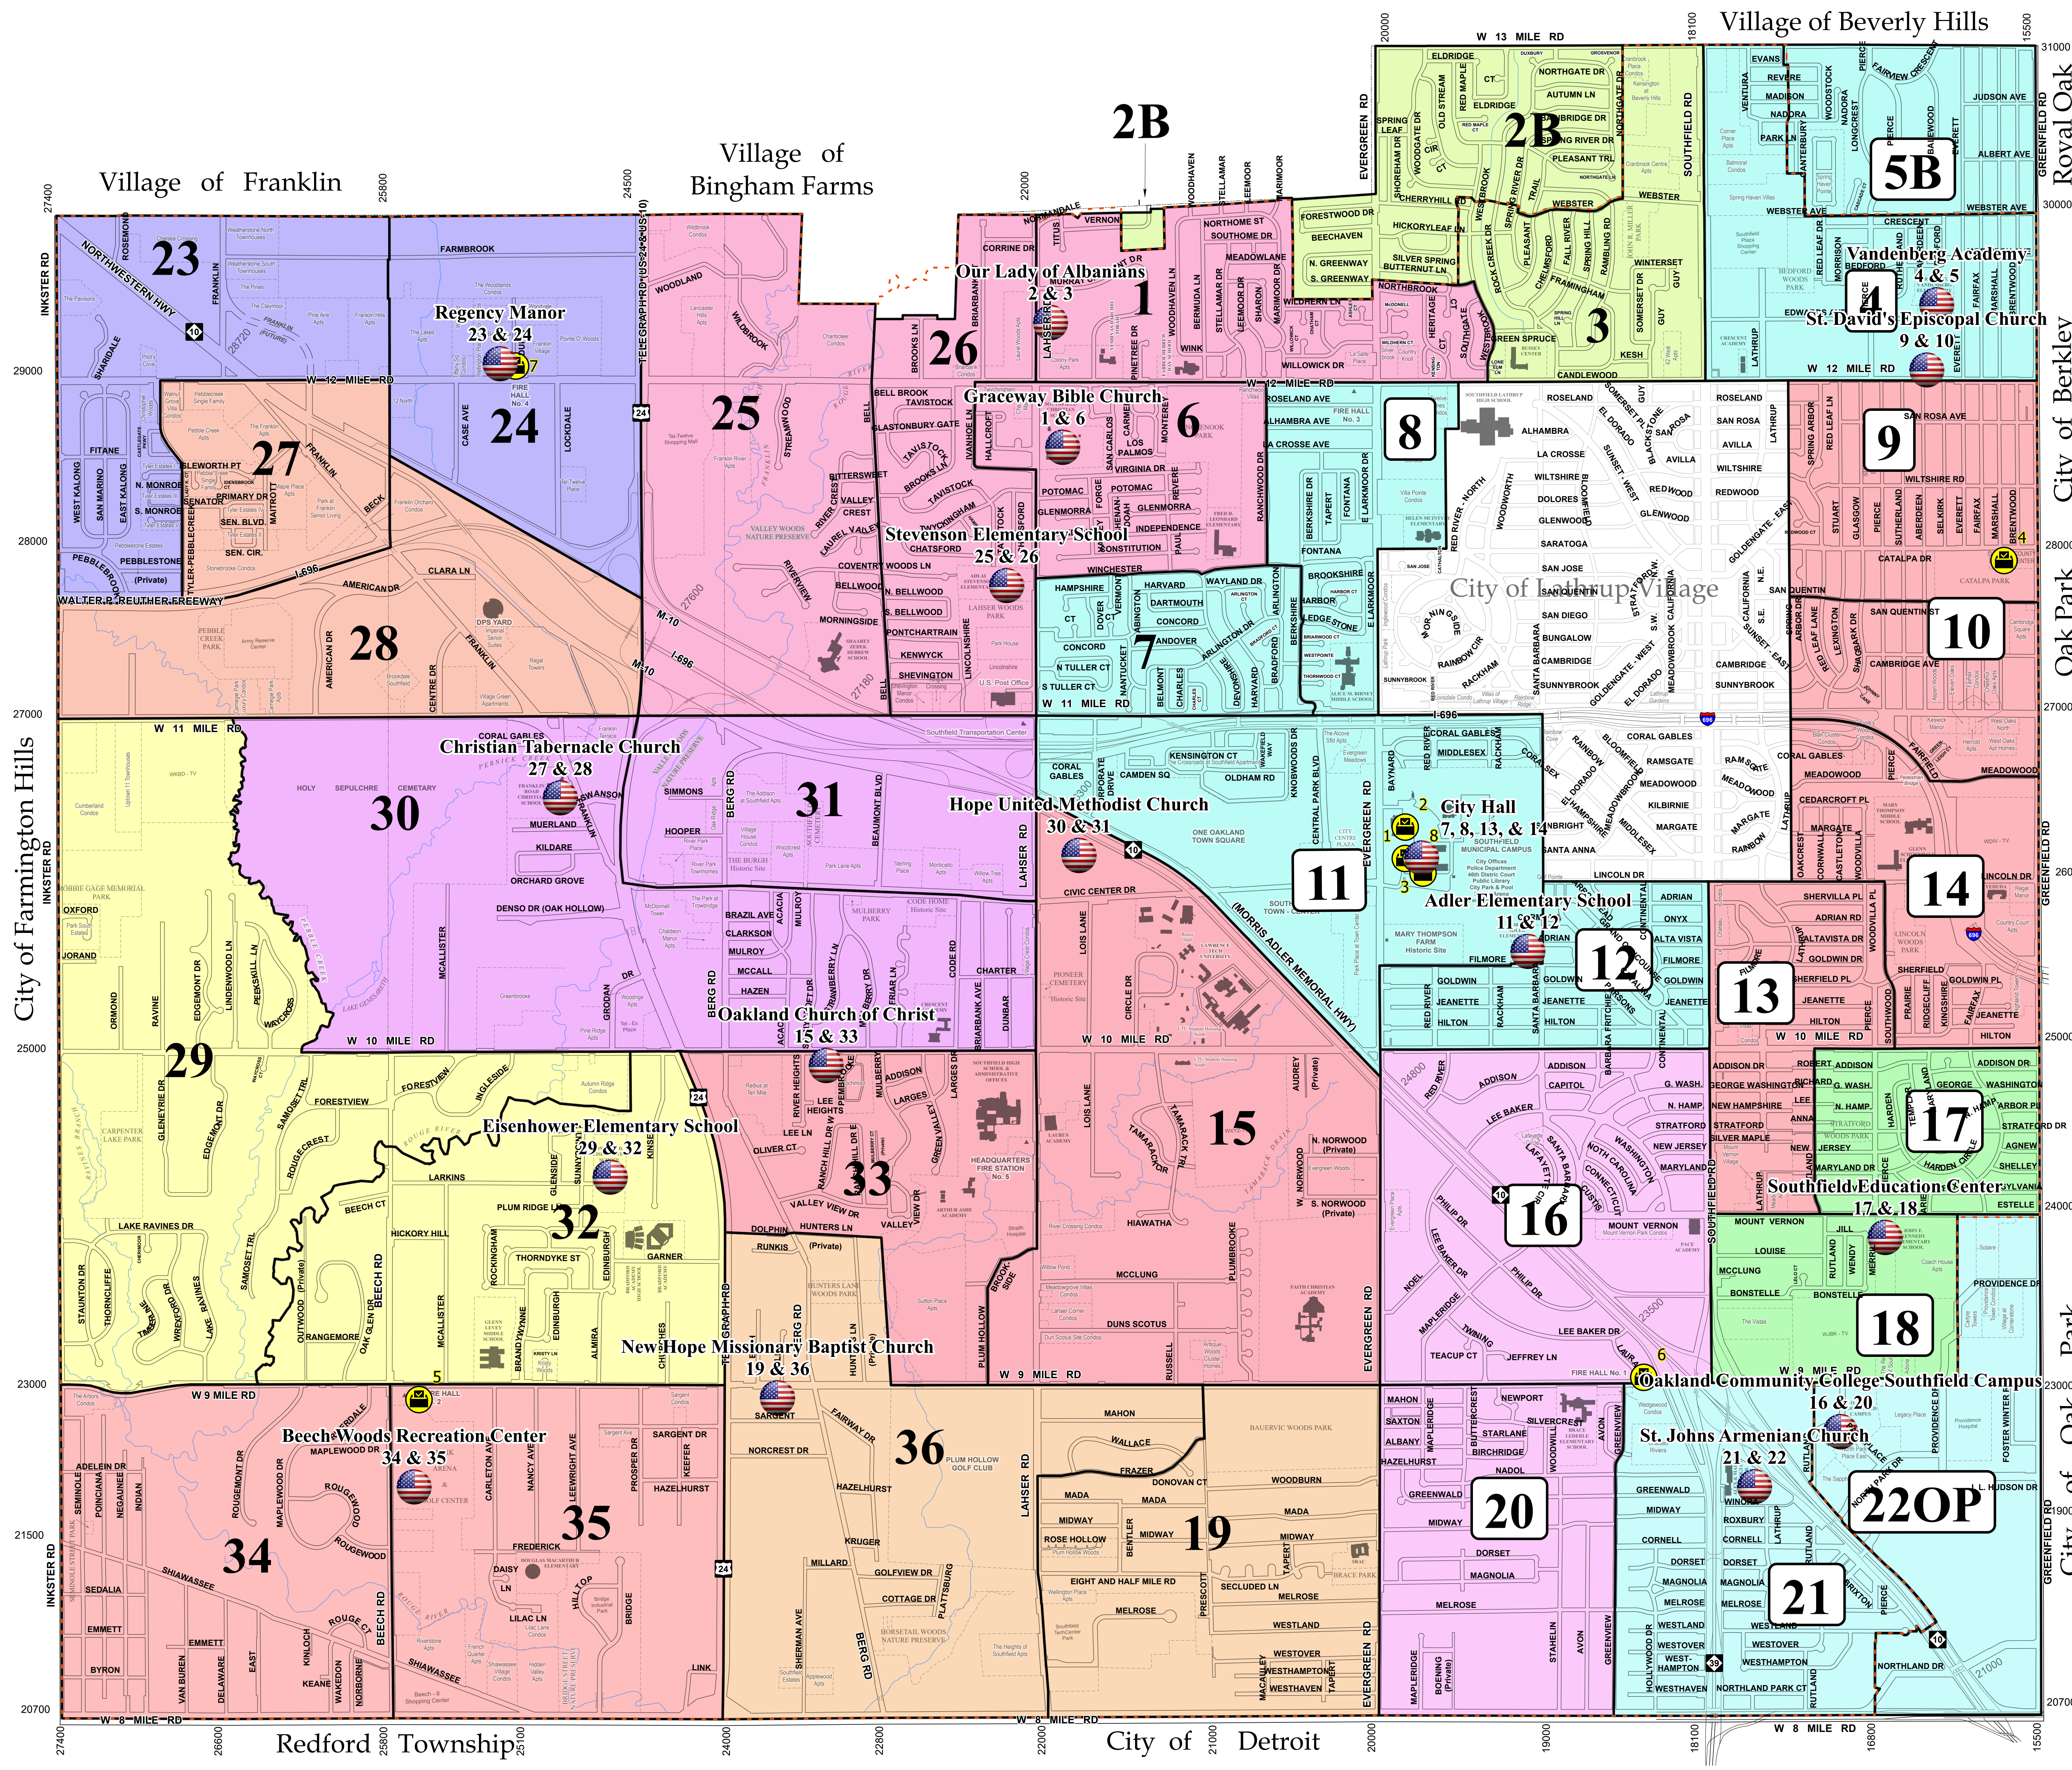

Voting Precincts and Polling Locations 2026

Pct. 1	Graceway Bible Church 28600 Lahser Rd	Pct. 19	New Hope Missionary Baptist Church 23455 W 9 Mile Rd
Pct. 2	Our Lady of Albanians 29350 Lahser Rd	Pct. 20	O.C.C. Southfield Campus 22322 Rutland Dr
Pct. 3	Our Lady of Albanians 29350 Lahser Rd	Pct. 21	St. John's Armenian Church 22001 Northwestern Hwy
Pct. 4	Vandenberg Academy 16100 Edwards Ave	Pct. 22	St. John's Armenian Church 22001 Northwestern Hwy
Pct. 5	Vandenberg Academy 16100 Edwards Ave	Pct. 23	Regency Manor 25228 W 12 Mile Rd
Pct. 6	Graceway Bible Church 28600 Lahser Rd	Pct. 24	Regency Manor 25228 W 12 Mile Rd
Pct. 7	City Hall 26000 Evergreen Rd	Pct. 25	Stevenson Elementary School 27777 Lahser Rd
Pct. 8	City Hall 26000 Evergreen Rd	Pct. 26	Stevenson Elementary School 27777 Lahser Rd
Pct. 9	St. David's Episcopal Church 16200 W 12 Mile Rd	Pct. 27	Christian Tabernacle Church 26555 Franklin Rd
Pct. 10	St. David's Episcopal Church 16200 W 12 Mile Rd	Pct. 28	Christian Tabernacle Church 26555 Franklin Rd
Pct. 11	Adler School 19100 Filmore St	Pct. 29	Eisenhower Elementary School 24500 Larkins St
Pct. 12	Adler School 19100 Filmore St	Pct. 30	Hope United Methodist Church 26275 Northwestern Hwy
Pct. 13	City Hall 26000 Evergreen Rd	Pct. 31	Hope United Methodist Church 26275 Northwestern Hwy
Pct. 14	City Hall 26000 Evergreen Rd	Pct. 32	Eisenhower Elementary School 24500 Larkins St
Pct. 15	Oakland Church of Christ 23333 W 10 Mile Rd	Pct. 33	Oakland Church of Christ 23333 W 10 Mile Rd
Pct. 16	O.C.C. Southfield Campus 22322 Rutland Dr	Pct. 34	Beech Woods Recreation Center 22200 Beech Rd
Pct. 17	Southfield Education Center 16299 Mount Vernon	Pct. 35	Beech Woods Recreation Center 22200 Beech Rd
Pct. 18	Southfield Education Center 16299 Mount Vernon	Pct. 36	New Hope Missionary Baptist Church 23455 W 9 Mile Rd

- Polling Places
- Ballot Drop Boxes
- City School Districts

1. **Ballot Drop Boxes**
2. 1 - 26000 Evergreen Rd
   - 2 - 26300 Evergreen Rd
   - 3 - 26000 Evergreen Rd
   - 4 - 27725 Greenfield Rd
   - 5 - 25753 W 9 Mile Rd
   - 6 - 18400 W 9 Mile Rd
   - 7 - 25120 W 12 Mile Rd
   - 8 - 26000 Evergreen Rd

Congressional District 12
State Senate District 7
State House Rep. Districts 6, 18, 19
County Commissioners Districts 17 & 18

2014 - Precinct boundaries changed