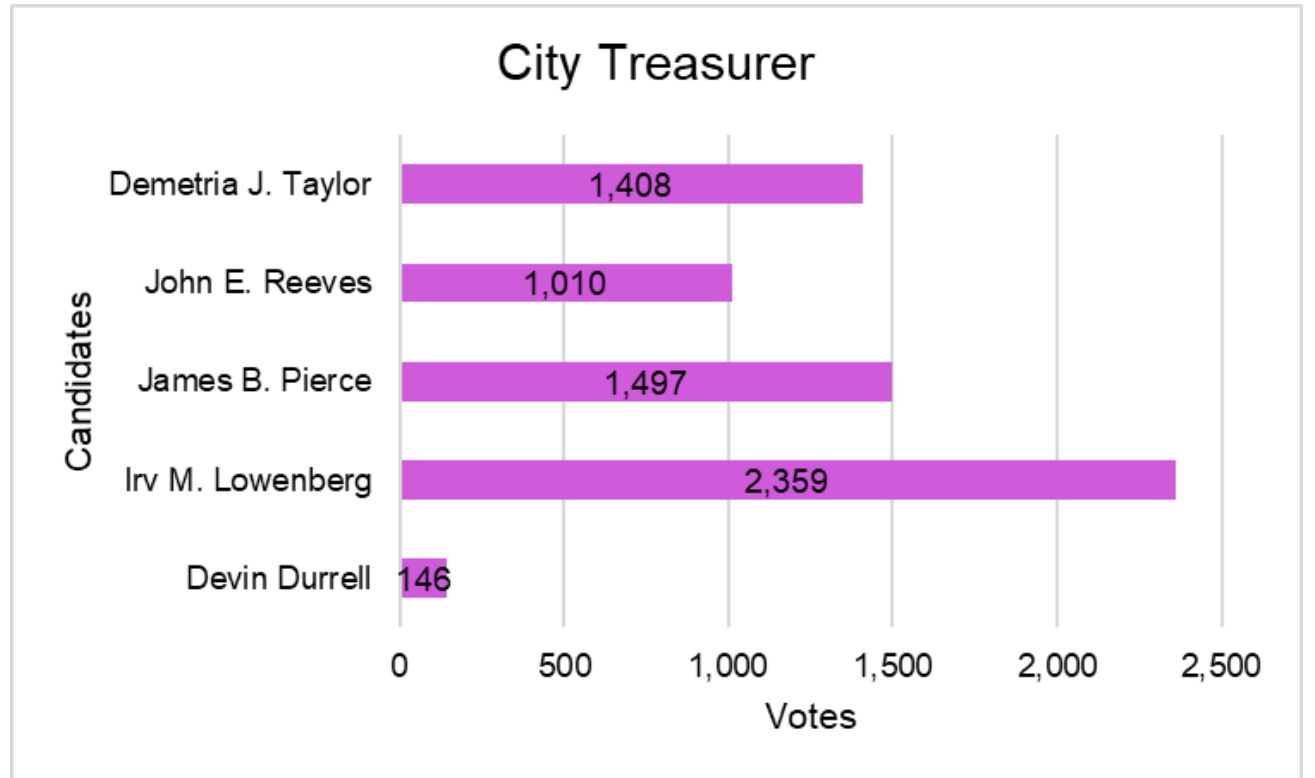

# 2005 Primary Election

Candidates	Votes
Devin Durrell	146
Irv M. Lowenberg	2,359
James B. Pierce	1,497
John E. Reeves	1,010
Demetria J. Taylor	1,408

# 2005 Primary Election

Candidates	Votes
Roy T. Bell	2,435
Miriam Blanks-Smart	1,649
Donald F. Fracassi	2,887
Robert Kakos	733
Bill Lattimore	3,304
Ronald Palmquist	1,940
Joan Seymor	3,429
Kenson J. Siver	2,950
Linnie Taylro	2,736