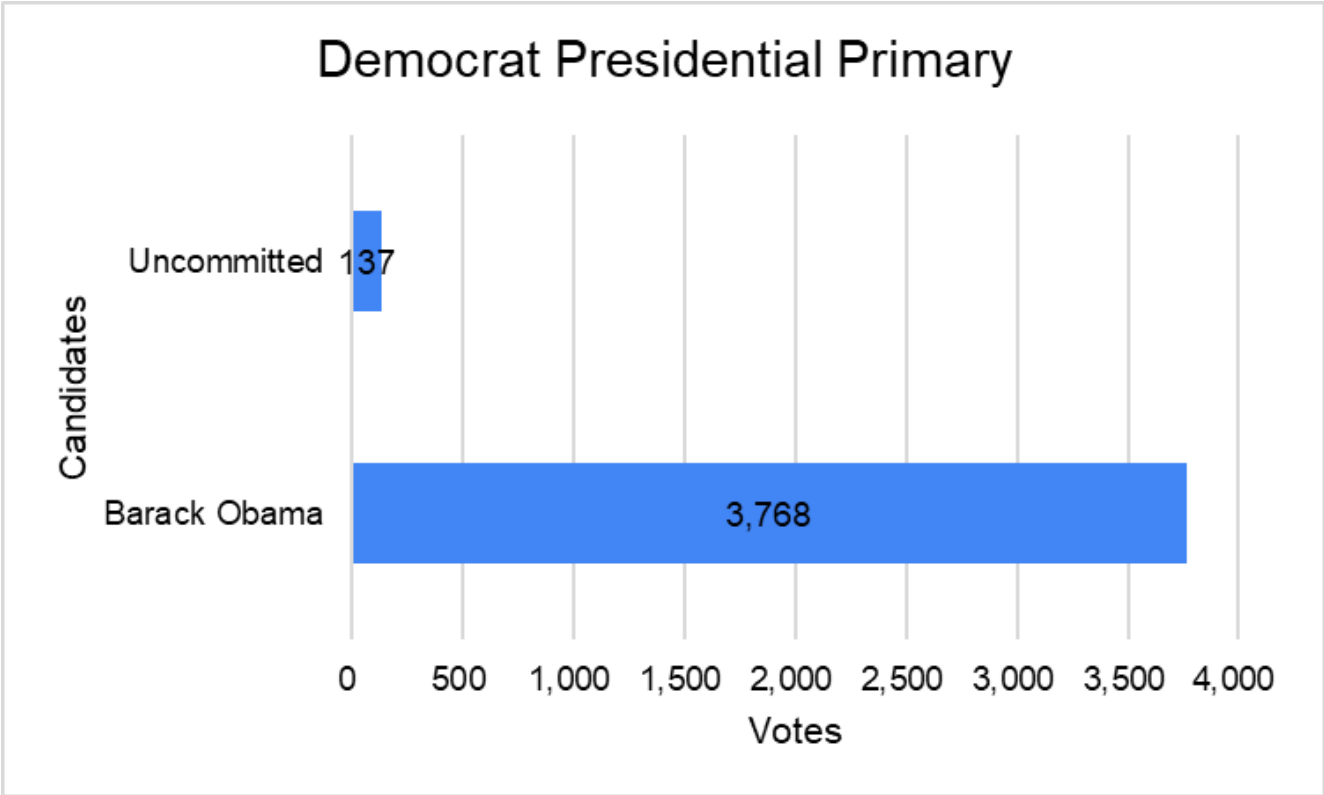

Presidential Primary 2012

Candidates	Votes
Barack Obama	3,768
Uncommitted	137

Presidential Primary 2012

Candidates	Votes
Mitt Romney	1,085
Rick Santorum	1,341
Michele Bachmann	9
Herman Cain	7
Newt Gringrich	246
Jon Huntsman	10
Gary Johnson	4
Fred Karger	8
Ron Paul	949
Rick Perry	15
Buddy Roemer	7
Uncommitted	78