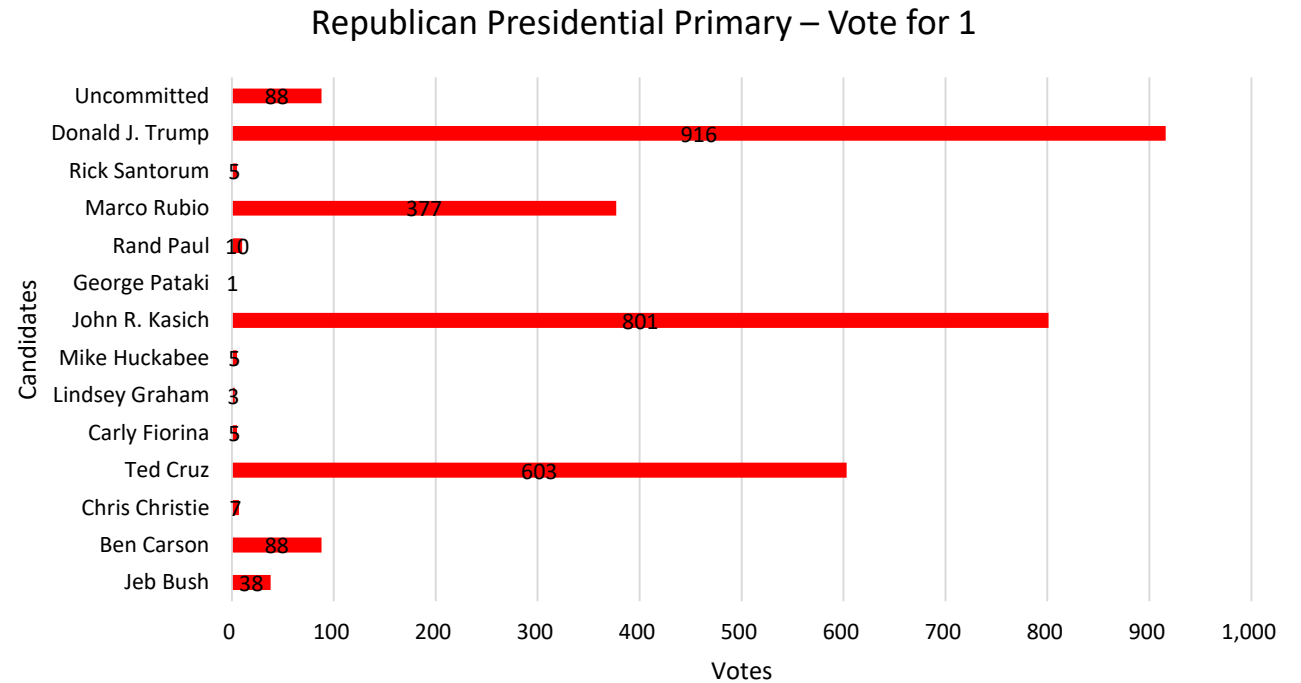

March 2016 Presidential Primary

President of the United States	
Republican	
Candidates	Votes
Jeb Bush	38
Ben Carson	88
Chris Christie	7
Ted Cruz	603
Carly Fiorina	5
Lindsey Graham	3
Mike Huckabee	5
John R. Kasich	801
George Pataki	1
Rand Paul	10
Marco Rubio	377
Rick Santorum	5
Donald J. Trump	916
Uncommitted	88

March 2016 Presidential Primary

Democratic	
Candidates	Votes
Hillary Clinton	15,048
Roque Rocky De LaFuente	11
Martin J. O'Malley	13
Bernie Sanders	6,302
Uncommitted	220