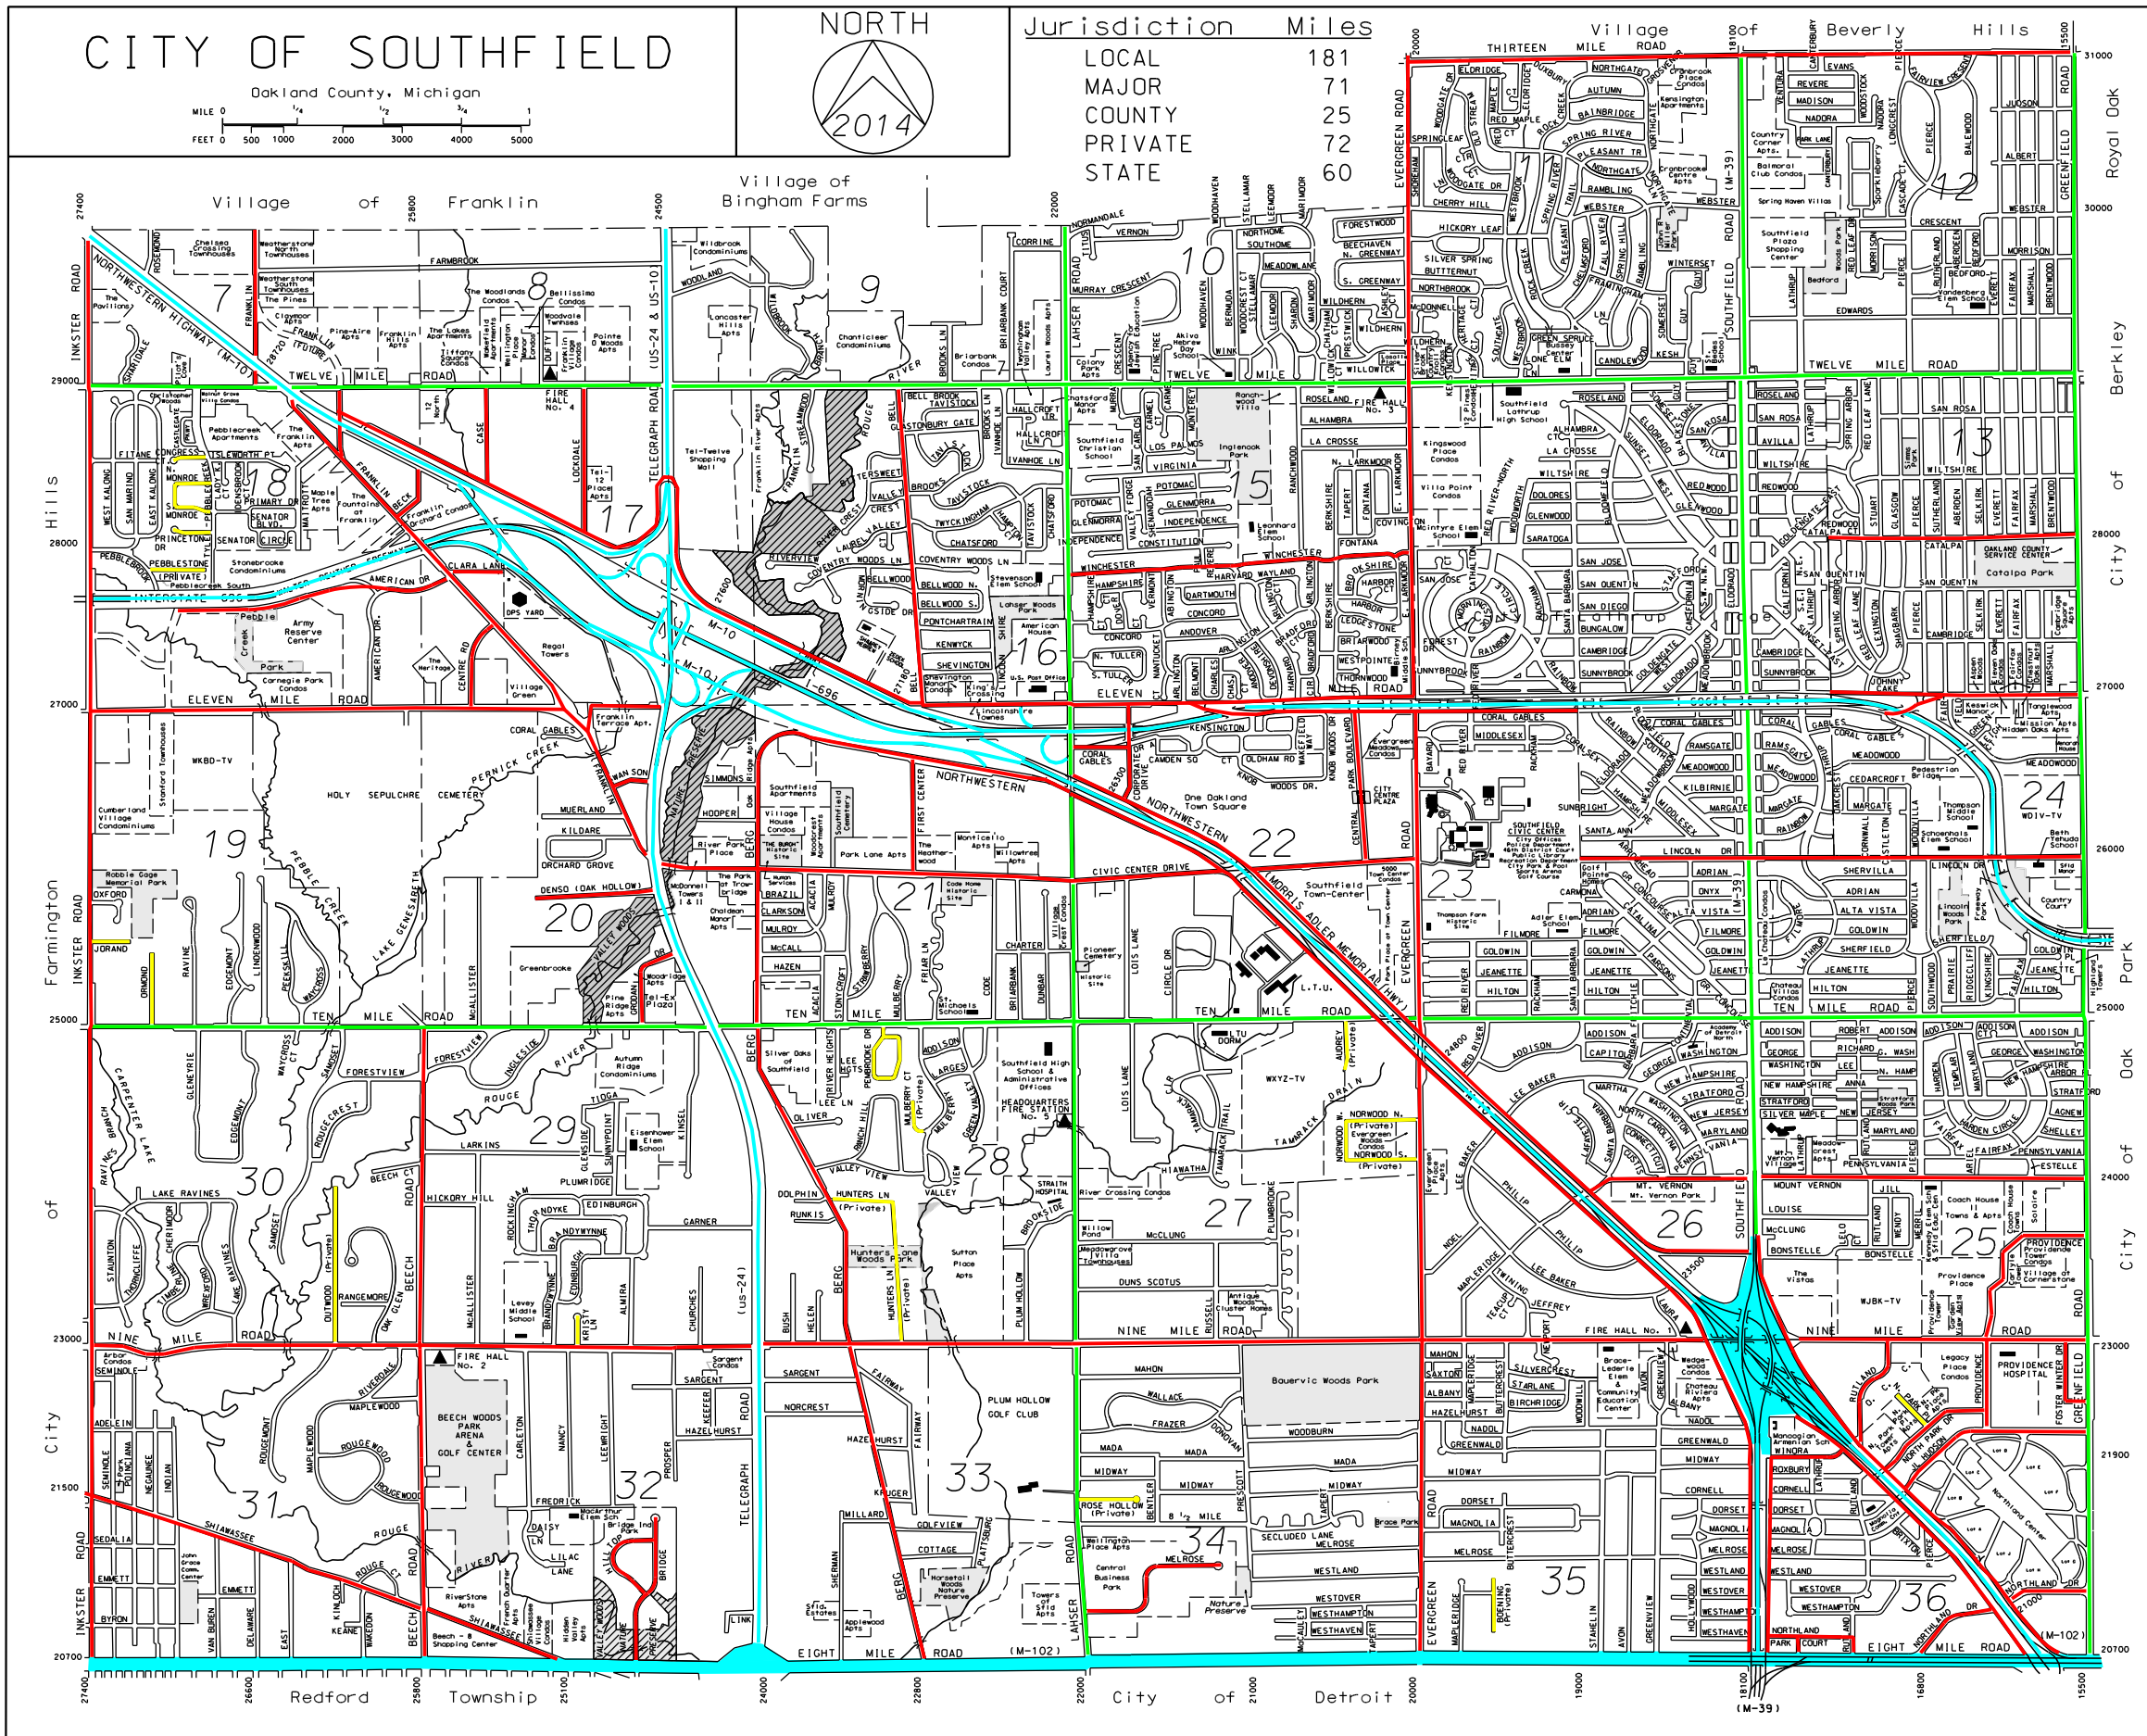

PRIMARY ROAD SYSTEM IN THE CITY OF SOUTHFIELD

CITY OF SOUTHFIELD

Oakland County, Michigan

NORTH

Jurisdiction	Miles
LOCAL	181
MAJOR COUNTY	71
PRIVATE	72
STATE	60

STATE (M.D.O.T.)

COUNTY (R.C.O.C.)

CITY MAJORS

PRIVATE ROADS
(Not all roads displayed on map)