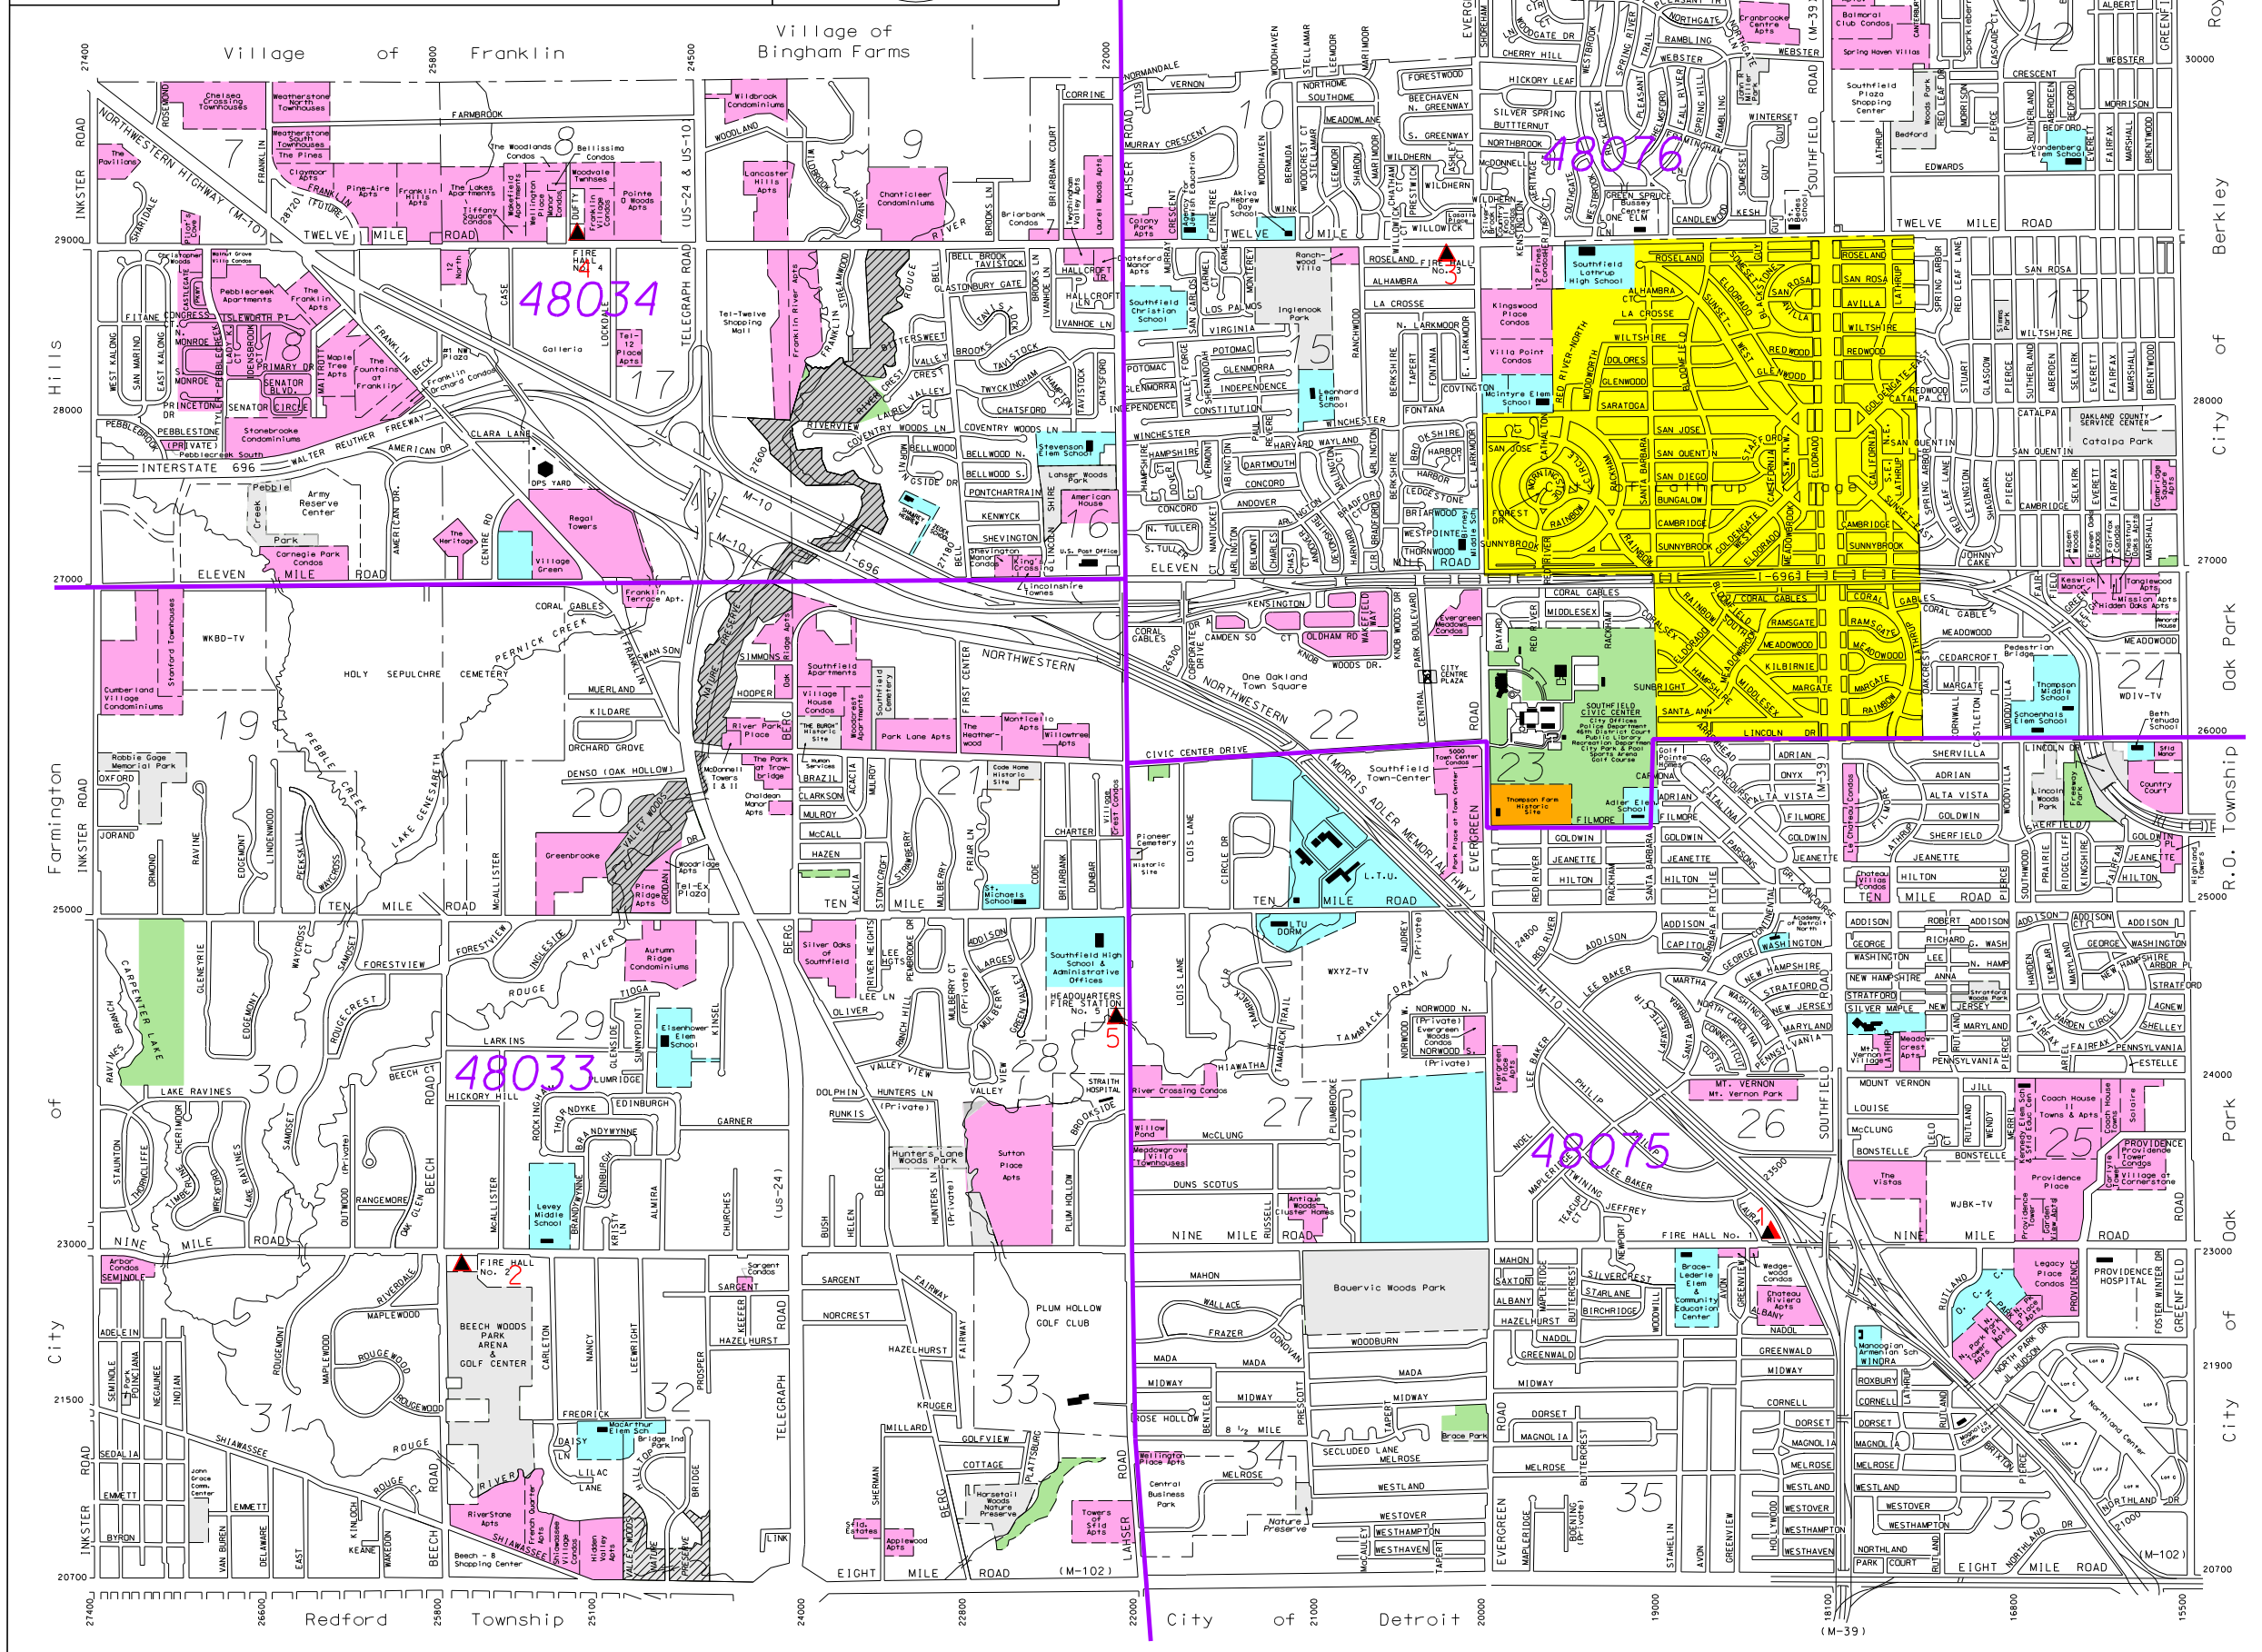

# CITY OF SOUTHFIELD

Oakland County, Michigan  
MILE 0 500 1000 2000 3000 4000 5000  
FEET

NORTH

- Condo's & Apts.
- Parks
- Schools
- Historical Sites
- Lathrup Village